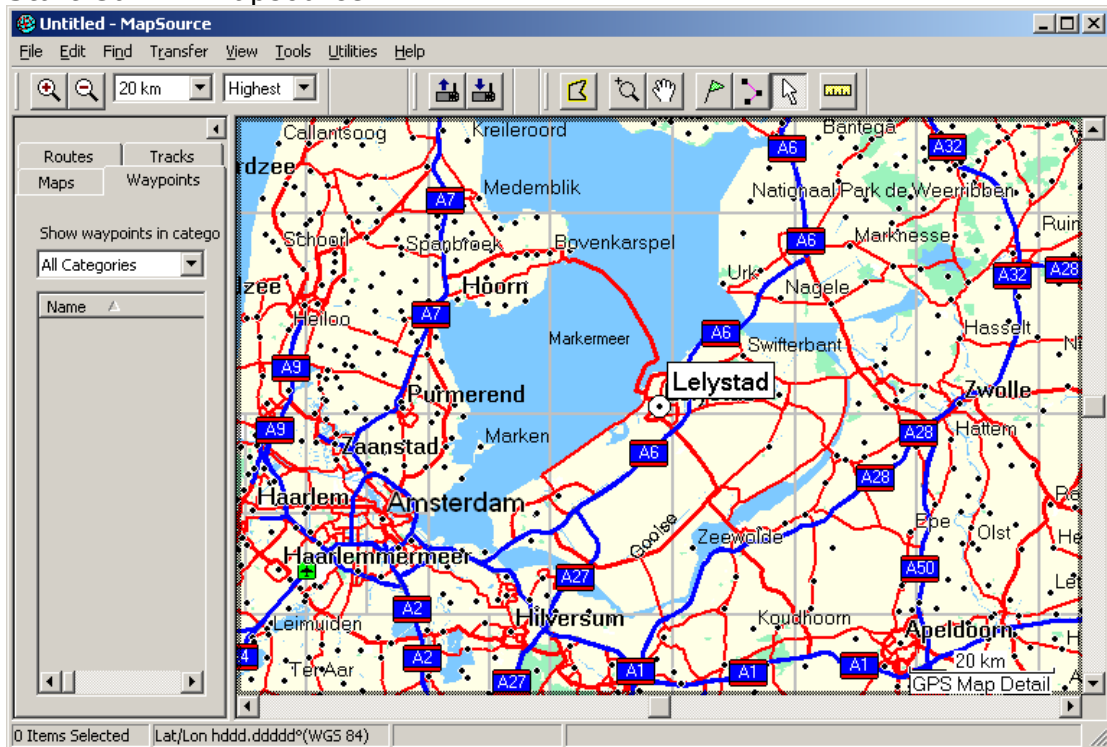

2. Inlezen in Garmin Mapsource

Start Garmin Mapsource.